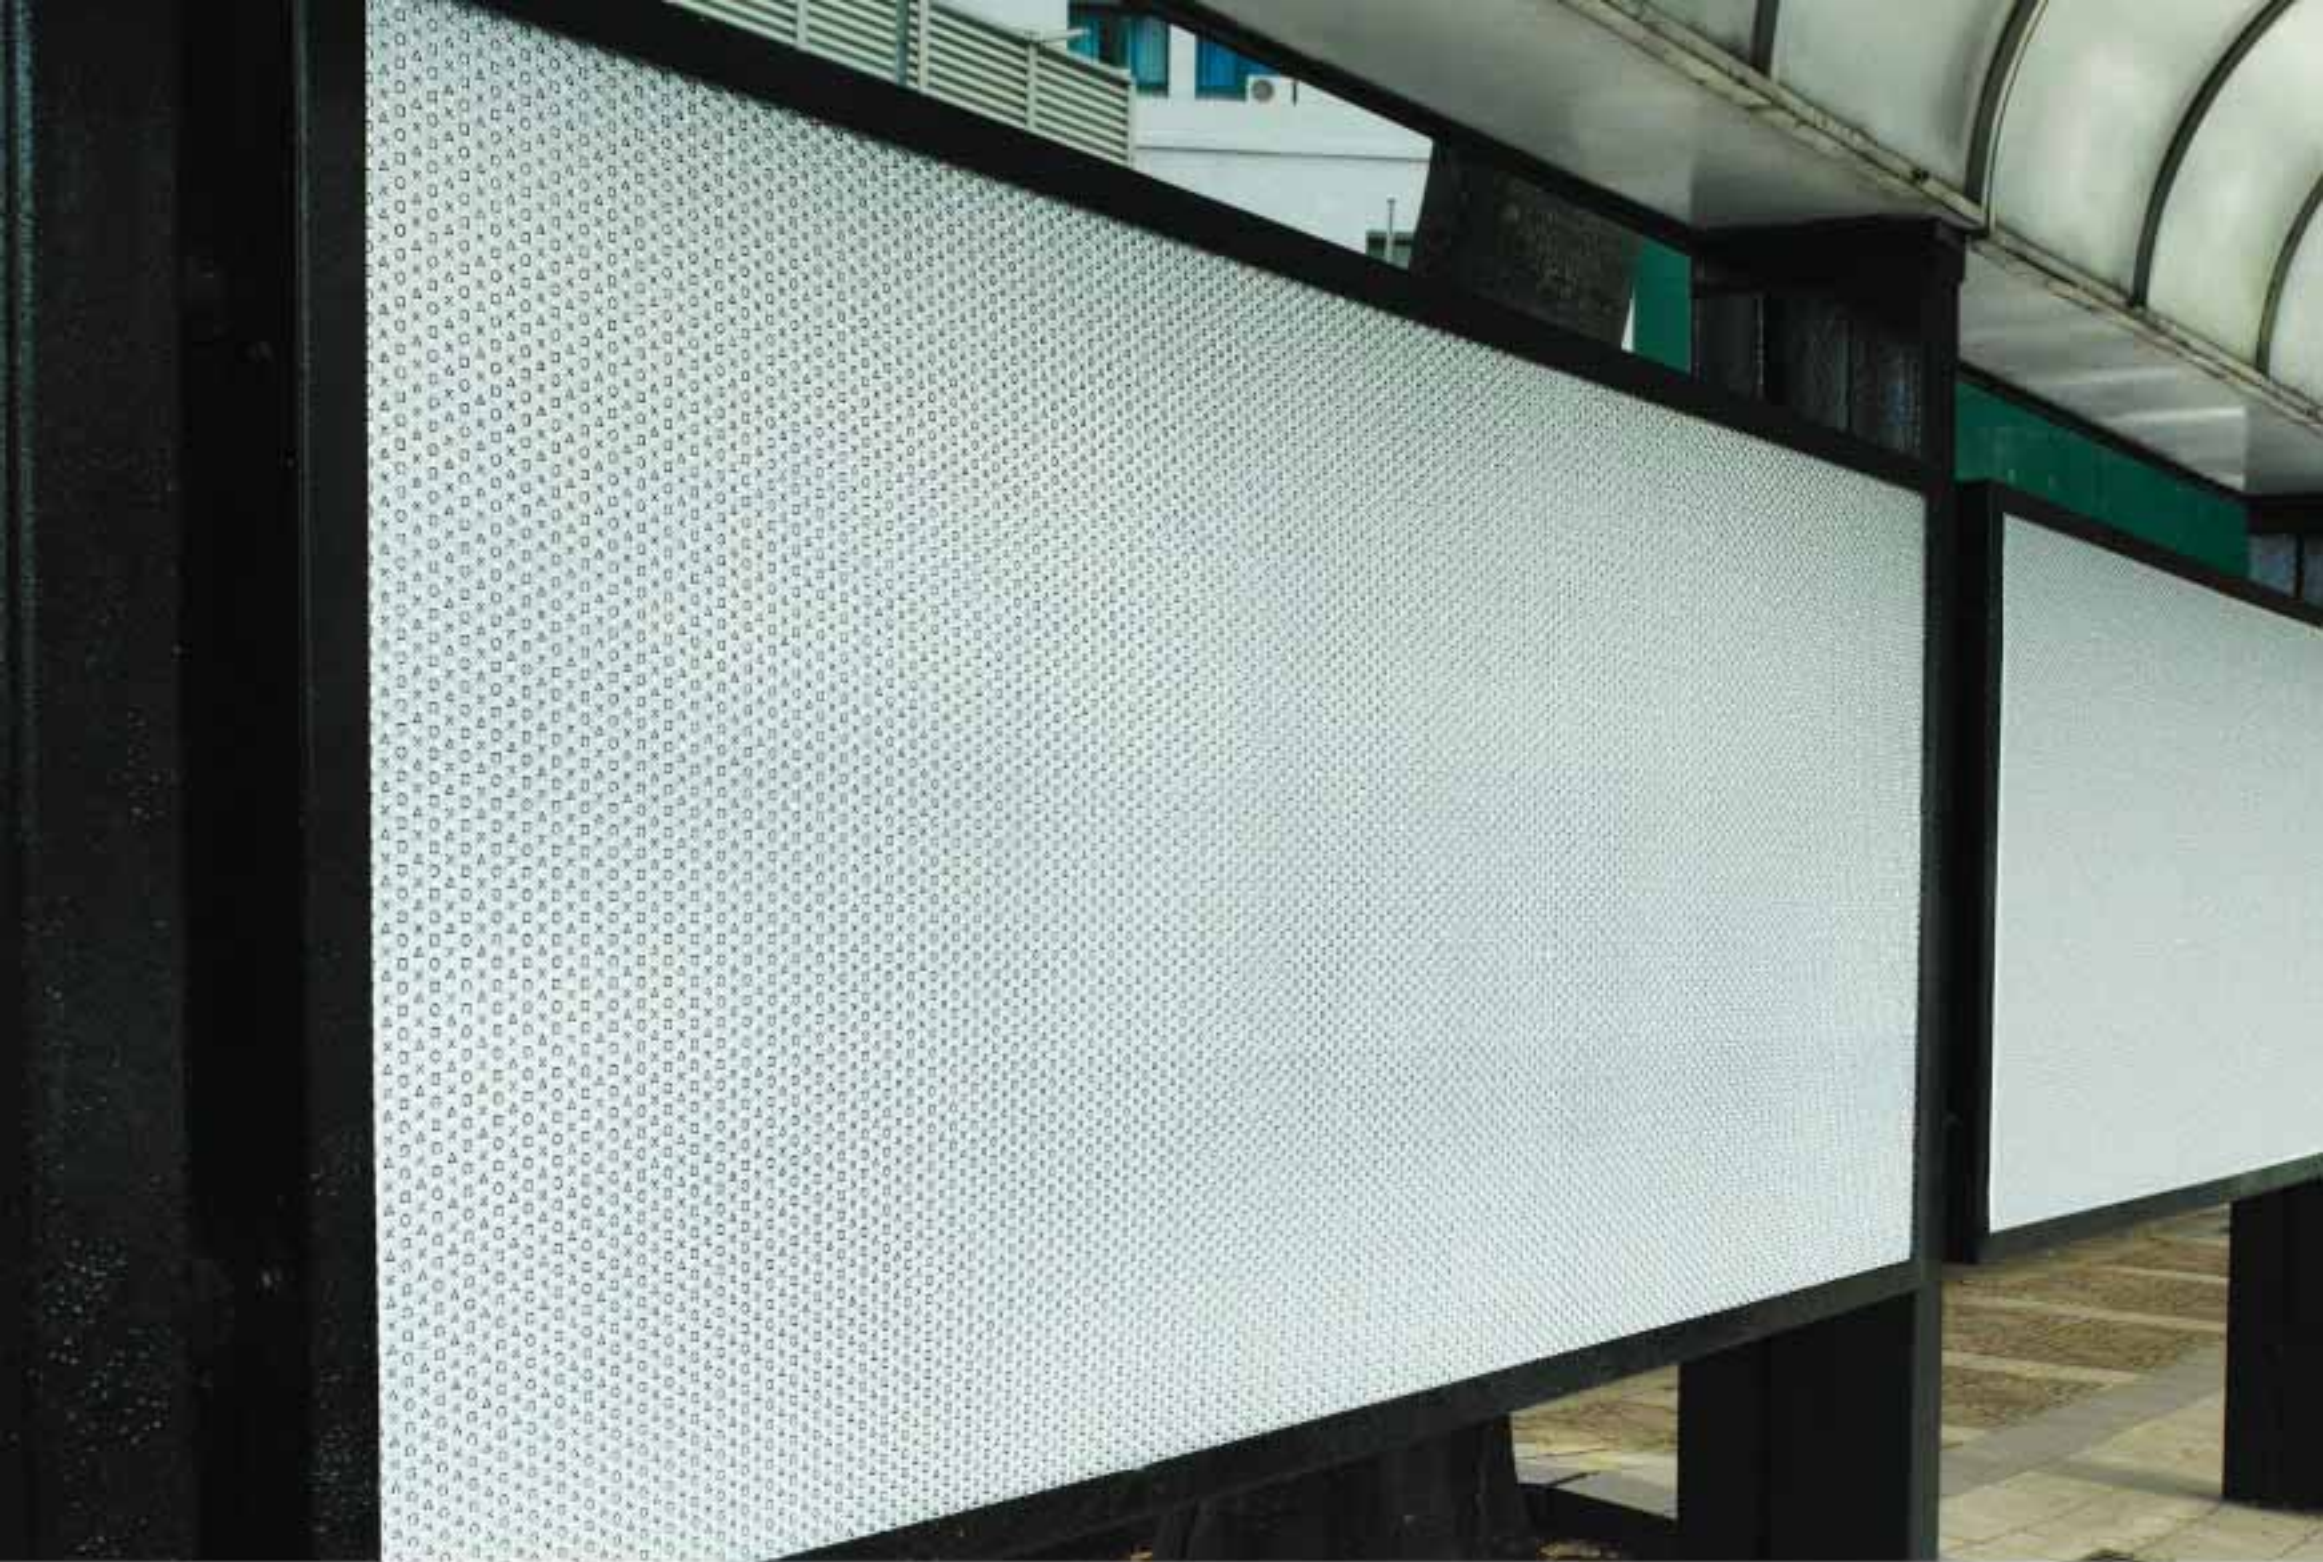

Entire installation, wide angle.

Bus shelter panels, side view.

Panel surface, close-up. The PlayStation icons are printed directly onto the lightbox acrylic; once bubblewrap has been exhausted, fresh sheets are placed over panels, aligned with icons, and secured in place.