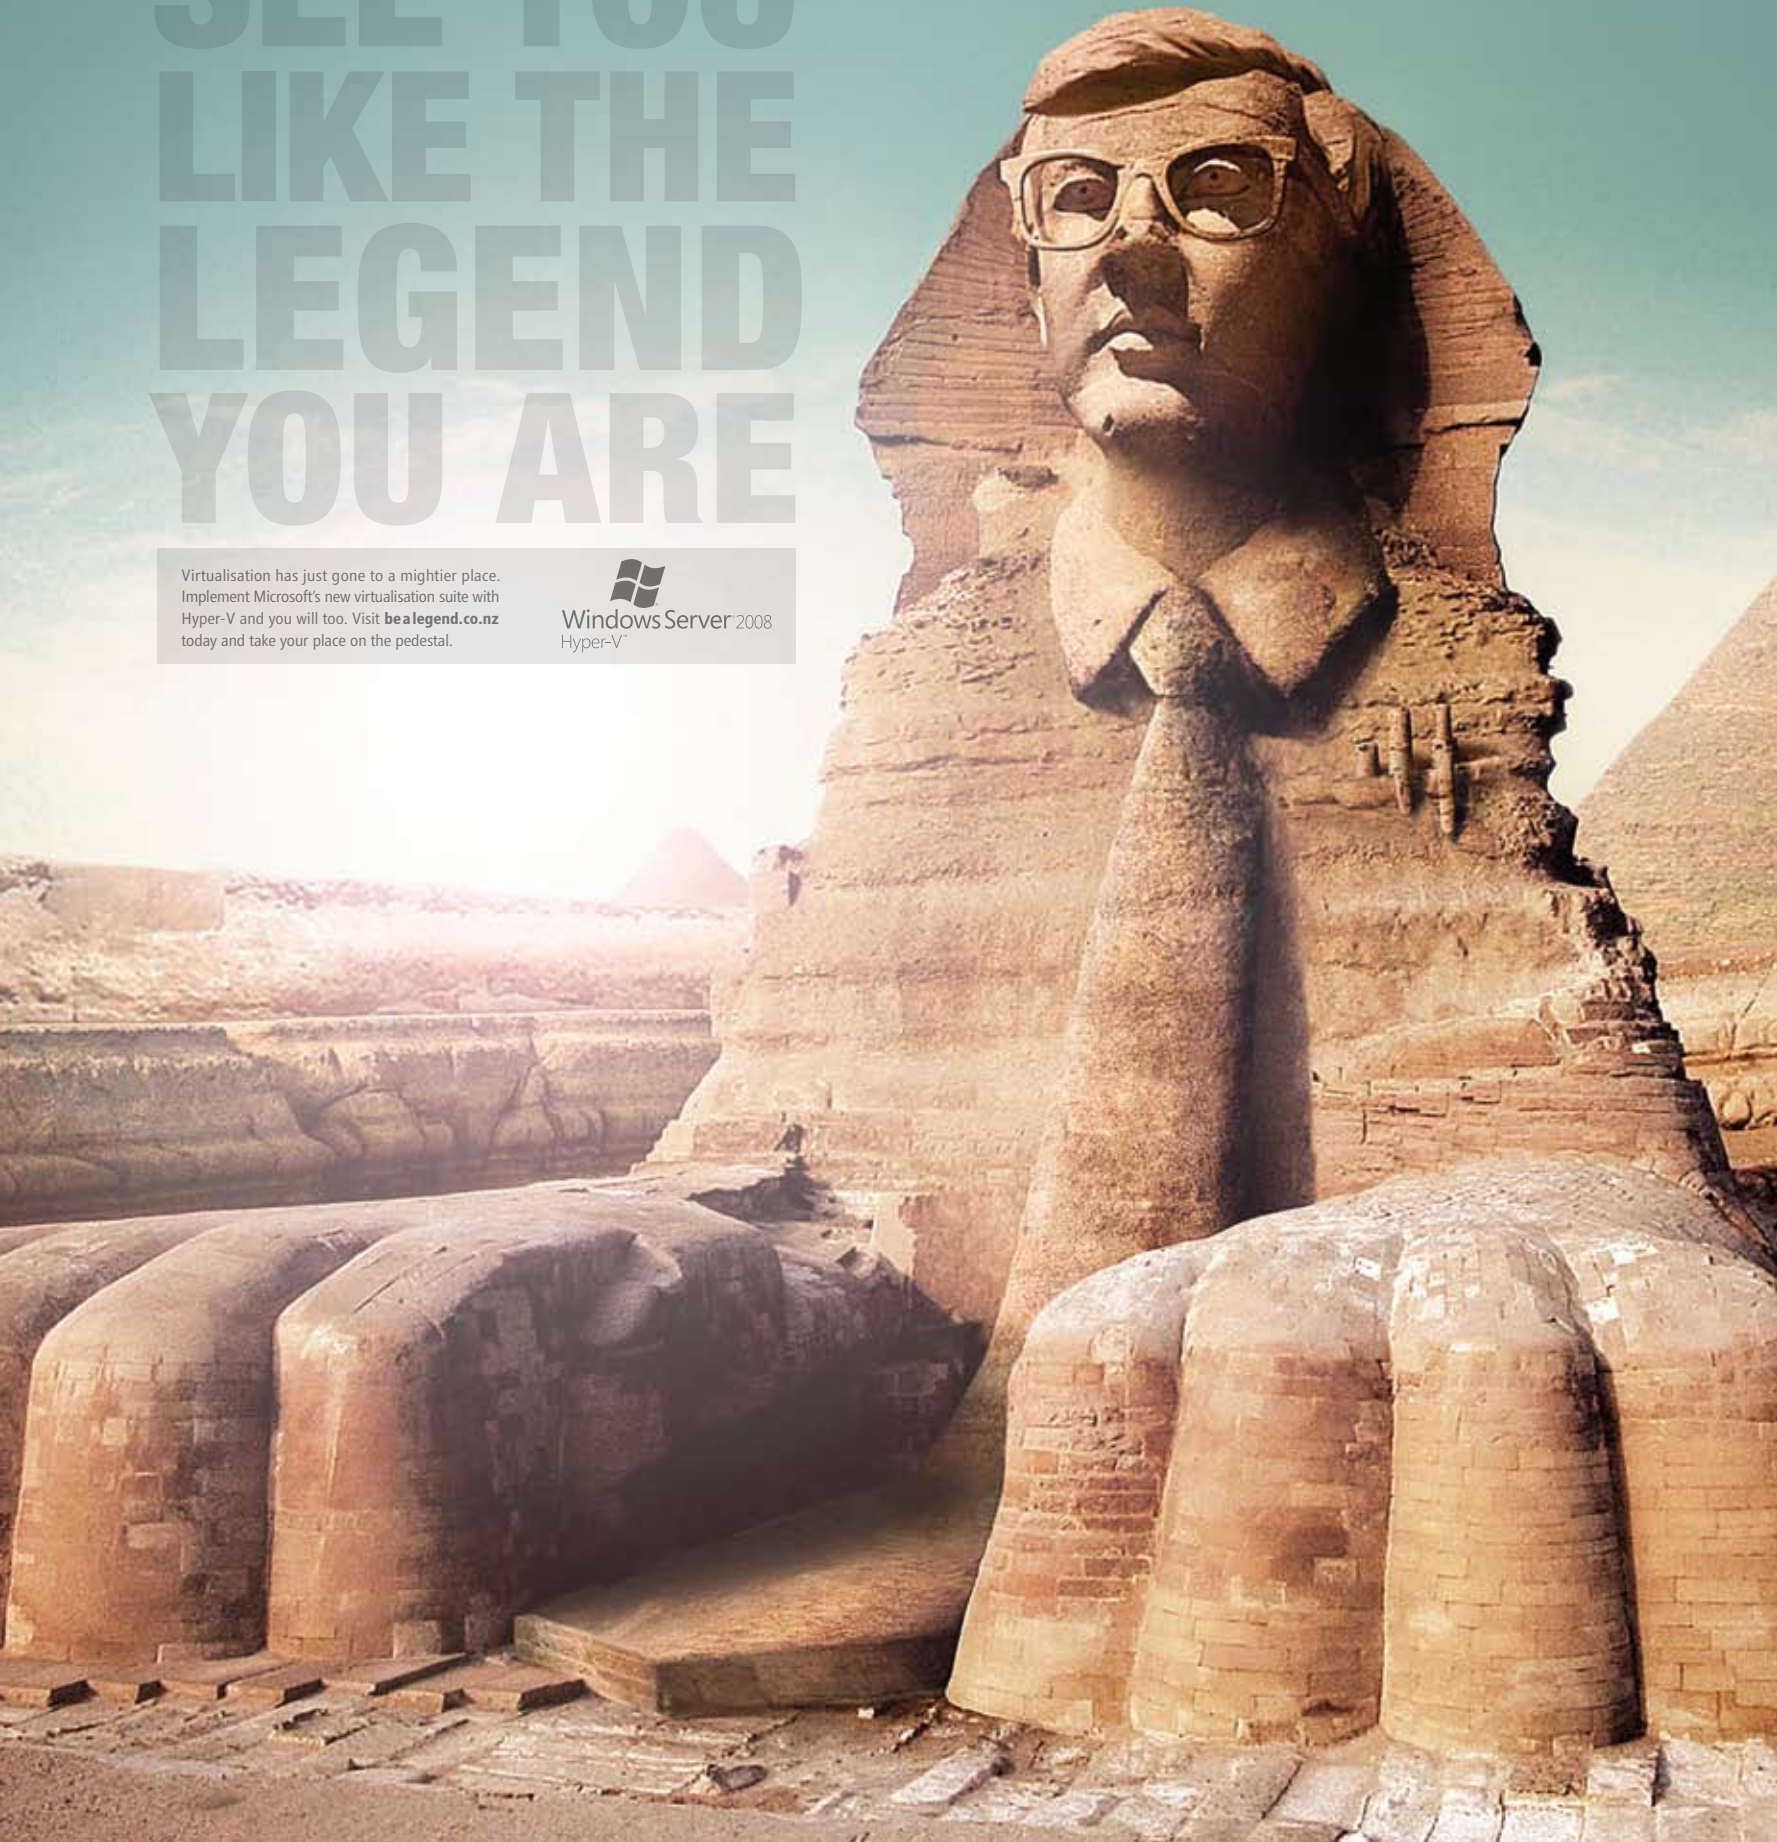

Microsoft®

THEY'LL SEE YOU LIKE THE LEGEND YOU ARE

Virtualisation has just gone to a mightier place. Implement Microsoft's new virtualisation suite with Hyper-V and you will too. Visit bealegend.co.nz today and take your place on the pedestal.

Windows Server 2008
Hyper-V